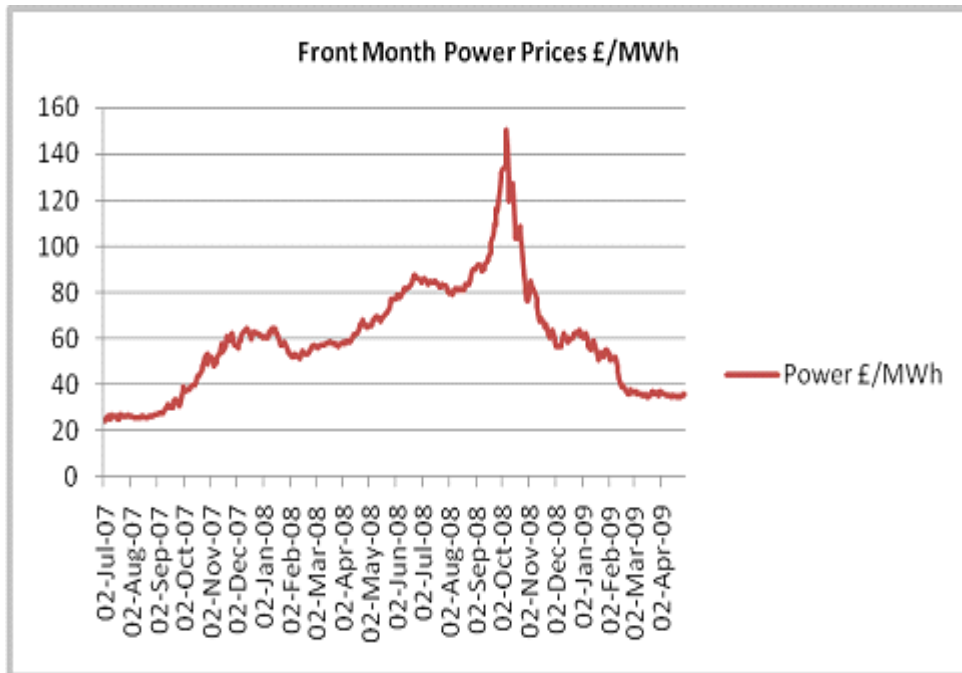

## APPENDIX A

The graph above shows the variances of MWh base price. 02 July 07 (£24/MWh) to 02 April 09 (£37/MWh). an increase of 36% over the course of the contract.